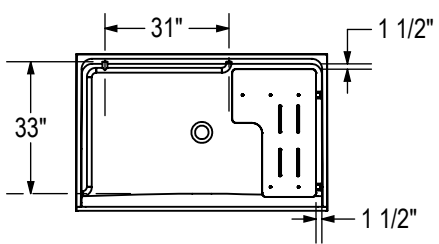

BASE MODEL ADA L-SHAPED GRAB BAR & SEAT
LEFT SIDE SHOWN
RIGHT SIDE SYMMETRICAL

All dimensions are approximate. Structure measurements must be verified against the unit to ensure proper fit.