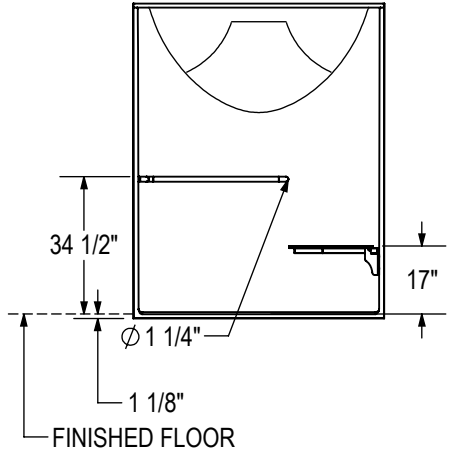

BASE MODEL ADA L-SHAPED GRAB BAR & SEAT
LEFT SIDE SHOWN
RIGHT SIDE SYMMETRICAL

All dimensions are approximate. Structure measurements must be verified against the unit to ensure proper fit.