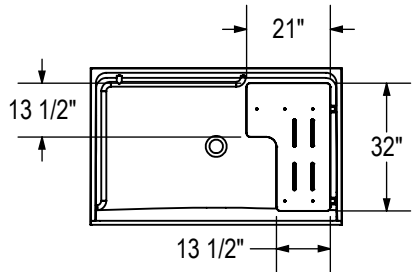

BASE MODEL ADA L-SHAPED GRAB BAR & SEAT
LEFT SIDE SHOWN
RIGHT SIDE SYMMETRICAL

All dimensions are approximate. Structure measurements must be verified against the unit to ensure proper fit.