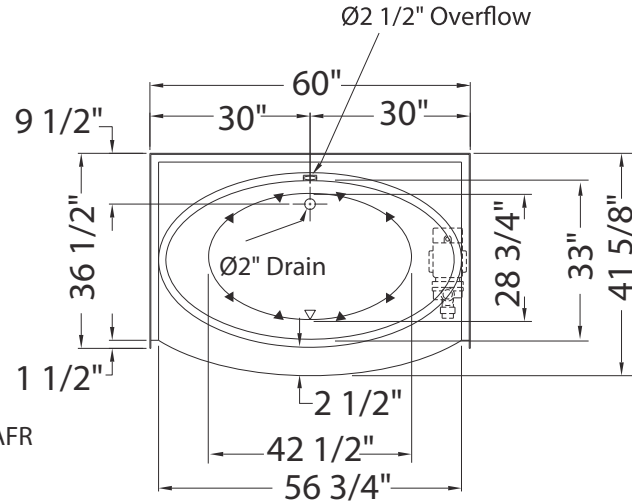

GTWT-4260 Center drain model

GTWT-4260 Left and right hand drain model