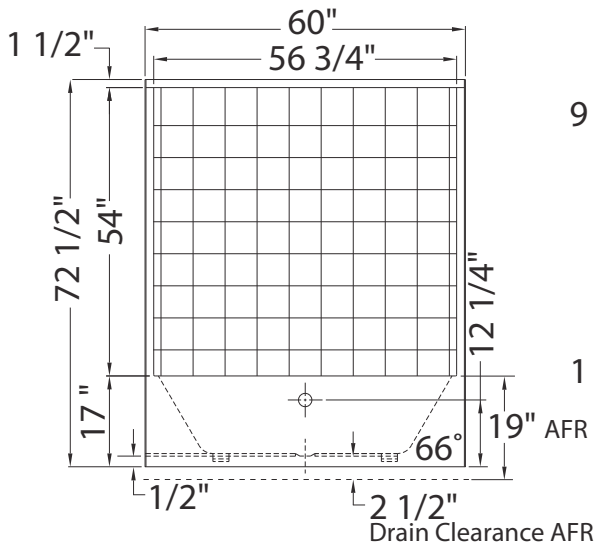

GTWT-4260 Center drain model

GTWT-4260 Left and right hand drain model