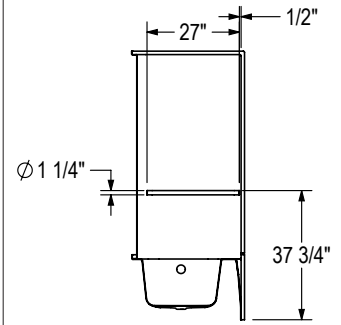

OPTS-6032G-2P - 141302

OPTIONS

OPTION 20051

OPTION 20203 HORIZONTAL
Right wall shown
Left wall symmetrical

OPTION 20203 VERTICAL
Right wall shown
Left wall symmetrical

OPTION 20204 HORIZONTAL
Right wall shown
Left wall symmetrical

OPTION 20204 VERTICAL
Right wall shown
Left wall symmetrical

OPTION 20213
Back wall shown

OPTION 20214
Back wall shown

OPTION 20219
Right configuration shown
Left configuration symmetrical

OPTION 20236
Right drain shown
Left drain symmetrical

OPTION 20239
Right configuration shown
Left configuration symmetrical

OPTION 20240 & 20059

All dimensions are approximate.
Structure measurements must be verified against the unit to ensure proper fit.