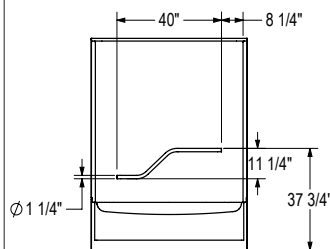

OPTION 20204 VERTICAL
Right wall shown
Left wall symmetrical

OPTION 20213
Back wall shown

OPTION 20214
Back wall shown

OPTION 20219
Right configuration shown
Left configuration symmetrical

OPTION 20236
Right drain shown
Left drain symmetrical

OPTION 20239
Right configuration shown
Left configuration symmetrical

OPTION 20240 & 20059

All dimensions are approximate.
Structure measurements must be verified against the unit to ensure proper fit.