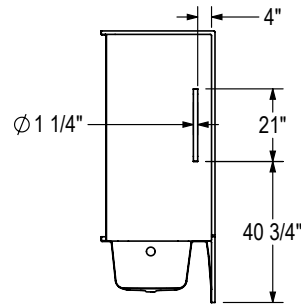

OPTS-6032G-2P - 141302

OPTIONS

OPTION 20051

OPTION 20203 HORIZONTAL
Right wall shown
Left wall symmetrical

OPTION 20203 VERTICAL
Right wall shown
Left wall symmetrical

OPTION 20204 HORIZONTAL
Right wall shown
Left wall symmetrical

OPTION 20204 VERTICAL
Right wall shown
Left wall symmetrical

OPTION 20213
Back wall shown

OPTION 20214
Back wall shown

OPTION 20219
Right configuration shown
Left configuration symmetrical

OPTION 20236
Right drain shown
Left drain symmetrical

OPTION 20239
Right configuration shown
Left configuration symmetrical

OPTION 20240 & 20059

All dimensions are approximate.
Structure measurements must be verified against the unit to ensure proper fit.