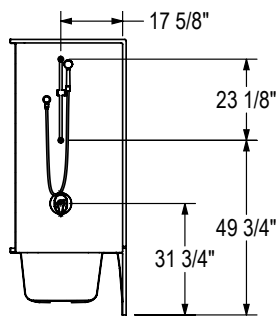

OPTS-6032G-2P - 141302

OPTIONS

OPTION 20051

OPTION 20203 HORIZONTAL
Right wall shown
Left wall symmetrical

OPTION 20203 VERTICAL
Right wall shown
Left wall symmetrical

OPTION 20204 HORIZONTAL
Right wall shown
Left wall symmetrical

OPTION 20204 VERTICAL
Right wall shown
Left wall symmetrical

OPTION 20213
Back wall shown

OPTION 20214
Back wall shown

OPTION 20219
Right configuration shown
Left configuration symmetrical

OPTION 20236
Right drain shown
Left drain symmetrical

OPTION 20239
Right configuration shown
Left configuration symmetrical

OPTION 20240 & 20059

All dimensions are approximate.
Structure measurements must be verified against the unit to ensure proper fit.