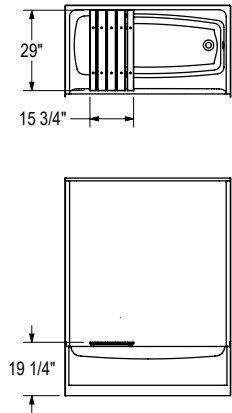

OPTS-6032G-2P - 141302

OPTIONS

OPTION 20051

OPTION 20203 HORIZONTAL
Right wall shown
Left wall symmetrical

OPTION 20203 VERTICAL
Right wall shown
Left wall symmetrical

OPTION 20204 HORIZONTAL
Right wall shown
Left wall symmetrical

OPTION 20204 VERTICAL
Right wall shown
Left wall symmetrical

OPTION 20213
Back wall shown

OPTION 20214
Back wall shown

OPTION 20219
Right configuration shown
Left configuration symmetrical

OPTION 20236
Right drain shown
Left drain symmetrical

OPTION 20239
Right configuration shown
Left configuration symmetrical

OPTION 20240 & 20059

All dimensions are approximate.
Structure measurements must be verified against the unit to ensure proper fit.