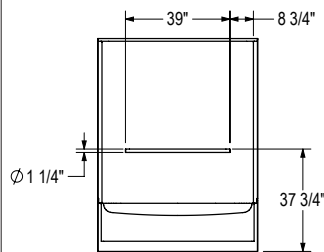

OPTS-6032G-2P - 141302

OPTIONS

OPTION 20051

OPTION 20203 HORIZONTAL
Right wall shown
Left wall symmetrical

OPTION 20203 VERTICAL
Right wall shown
Left wall symmetrical

OPTION 20204 HORIZONTAL
Right wall shown
Left wall symmetrical

OPTION 20204 VERTICAL
Right wall shown
Left wall symmetrical

OPTION 20213
Back wall shown

OPTION 20214
Back wall shown

OPTION 20219
Right configuration shown
Left configuration symmetrical

OPTION 20236
Right drain shown
Left drain symmetrical

OPTION 20239
Right configuration shown
Left configuration symmetrical

OPTION 20240 & 20059

All dimensions are approximate.
Structure measurements must be verified against the unit to ensure proper fit.