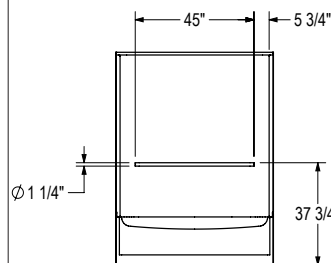

OPTS-6032G-2P - 141302

OPTIONS

OPTION 20051

OPTION 20203 HORIZONTAL
Right wall shown
Left wall symmetrical

OPTION 20203 VERTICAL
Right wall shown
Left wall symmetrical

OPTION 20204 HORIZONTAL
Right wall shown
Left wall symmetrical

OPTION 20204 VERTICAL
Right wall shown
Left wall symmetrical

OPTION 20213
Back wall shown

OPTION 20214
Back wall shown

OPTION 20219
Right configuration shown
Left configuration symmetrical

OPTION 20236
Right drain shown
Left drain symmetrical

OPTION 20239
Right configuration shown
Left configuration symmetrical

OPTION 20240 & 20059

All dimensions are approximate.
Structure measurements must be verified against the unit to ensure proper fit.