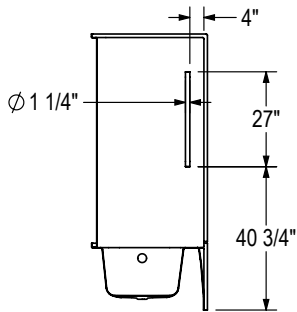

OPTS-6032G-2P - 141302

OPTIONS

OPTION 20051

OPTION 20203 HORIZONTAL
Right wall shown
Left wall symmetrical

OPTION 20203 VERTICAL
Right wall shown
Left wall symmetrical

OPTION 20204 HORIZONTAL
Right wall shown
Left wall symmetrical

OPTION 20204 VERTICAL
Right wall shown
Left wall symmetrical

OPTION 20213
Back wall shown

OPTION 20214
Back wall shown

OPTION 20219
Right configuration shown
Left configuration symmetrical

OPTION 20236
Right drain shown
Left drain symmetrical

OPTION 20239
Right configuration shown
Left configuration symmetrical

OPTION 20240 & 20059

All dimensions are approximate.
Structure measurements must be verified against the unit to ensure proper fit.