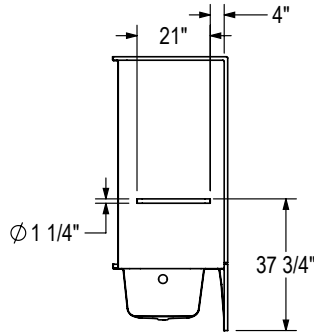

OPTS-6032G-2P - 141302

OPTIONS

OPTION 20051

OPTION 20203 HORIZONTAL
Right wall shown
Left wall symmetrical

OPTION 20203 VERTICAL
Right wall shown
Left wall symmetrical

OPTION 20204 HORIZONTAL
Right wall shown
Left wall symmetrical

OPTION 20204 VERTICAL
Right wall shown
Left wall symmetrical

OPTION 20213
Back wall shown

OPTION 20214
Back wall shown

OPTION 20219
Right configuration shown
Left configuration symmetrical

OPTION 20236
Right drain shown
Left drain symmetrical

OPTION 20239
Right configuration shown
Left configuration symmetrical

OPTION 20240 & 20059

All dimensions are approximate.
Structure measurements must be verified against the unit to ensure proper fit.