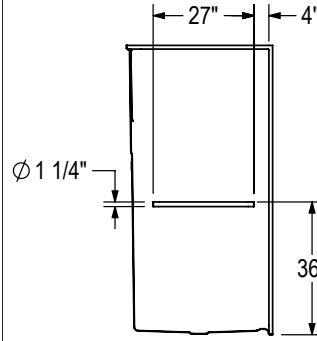

OPS-4836G - 141285

OPTIONS

OPTION 20043

Right wall shown
Left wall symmetrical

OPTION 20203 VERTICAL

Right wall shown
Left wall symmetrical

OPTION 20204 HORIZONTAL

Right wall shown
Left wall symmetrical

OPTION 20204 VERTICAL

Right wall shown
Left wall symmetrical

OPTION 20213 HORIZONTAL

Back wall shown

OPTION 20216 HORIZONTAL

Back wall shown

OPTION 20217

Right configuration shown
Left configuration symmetrical

OPTION 20219

Right configuration shown
Left configuration symmetrical

OPTION 20221

Right wall shown
Left wall symmetrical

OPTION 20236

Right wall shown
Left wall symmetrical

OPTION 20243 & 20059

All dimensions are approximate.
Structure measurements must be verified against the unit to ensure proper fit.