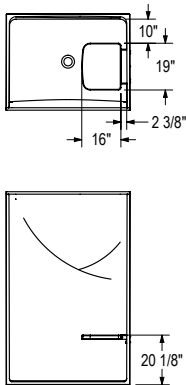

OPS-4836G - 141285

OPTIONS

OPTION 20043

Right wall shown
Left wall symmetrical

OPTION 20203 VERTICAL

Right wall shown
Left wall symmetrical

OPTION 20204 HORIZONTAL

Right wall shown
Left wall symmetrical

OPTION 20204 VERTICAL

Right wall shown
Left wall symmetrical

OPTION 20213 HORIZONTAL

Back wall shown

OPTION 20216 HORIZONTAL

Back wall shown

OPTION 20217

Right configuration shown
Left configuration symmetrical

OPTION 20219

Right configuration shown
Left configuration symmetrical

OPTION 20221

Right wall shown
Left wall symmetrical

OPTION 20236

Right wall shown
Left wall symmetrical

OPTION 20243 & 20059

All dimensions are approximate.
Structure measurements must be verified against the unit to ensure proper fit.