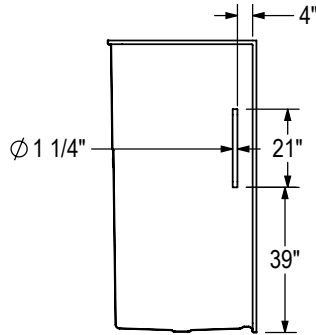

OPS-4836G - 141285

OPTIONS

OPTION 20043

Right wall shown
Left wall symmetrical

OPTION 20203 VERTICAL

Right wall shown
Left wall symmetrical

OPTION 20204 HORIZONTAL

Right wall shown
Left wall symmetrical

OPTION 20204 VERTICAL

Right wall shown
Left wall symmetrical

OPTION 20213 HORIZONTAL

Back wall shown

OPTION 20216 HORIZONTAL

Back wall shown

OPTION 20217

Right configuration shown
Left configuration symmetrical

OPTION 20219

Right configuration shown
Left configuration symmetrical

OPTION 20221

Right wall shown
Left wall symmetrical

OPTION 20236

Right wall shown
Left wall symmetrical

OPTION 20243 & 20059

All dimensions are approximate.
Structure measurements must be verified against the unit to ensure proper fit.