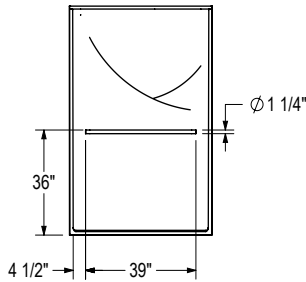

OPS-4836G - 141285

OPTIONS

OPTION 20043

Right wall shown
Left wall symmetrical

OPTION 20203 VERTICAL

Right wall shown
Left wall symmetrical

OPTION 20204 HORIZONTAL

Right wall shown
Left wall symmetrical

OPTION 20204 VERTICAL

Right wall shown
Left wall symmetrical

OPTION 20213 HORIZONTAL

Back wall shown

OPTION 20216 HORIZONTAL

Back wall shown

OPTION 20217

Right configuration shown
Left configuration symmetrical

OPTION 20219

Right configuration shown
Left configuration symmetrical

OPTION 20221

Right wall shown
Left wall symmetrical

OPTION 20236

Right wall shown
Left wall symmetrical

OPTION 20243 & 20059

All dimensions are approximate.
Structure measurements must be verified against the unit to ensure proper fit.