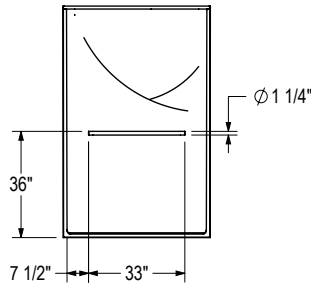

OPS-4836G - 141285

OPTIONS

OPTION 20043

Right wall shown
Left wall symmetrical

OPTION 20203 VERTICAL

Right wall shown
Left wall symmetrical

OPTION 20204 HORIZONTAL

Right wall shown
Left wall symmetrical

OPTION 20204 VERTICAL

Right wall shown
Left wall symmetrical

OPTION 20213 HORIZONTAL

Back wall shown

OPTION 20216 HORIZONTAL

Back wall shown

OPTION 20217

Right configuration shown
Left configuration symmetrical

OPTION 20219

Right configuration shown
Left configuration symmetrical

OPTION 20221

Right wall shown
Left wall symmetrical

OPTION 20236

Right wall shown
Left wall symmetrical

OPTION 20243 & 20059

All dimensions are approximate.
Structure measurements must be verified against the unit to ensure proper fit.