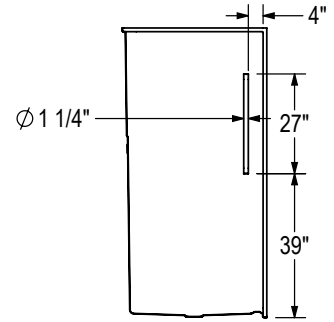

OPS-4836G - 141285

OPTIONS

OPTION 20043

Right wall shown
Left wall symmetrical

OPTION 20203 VERTICAL

Right wall shown
Left wall symmetrical

OPTION 20204 HORIZONTAL

Right wall shown
Left wall symmetrical

OPTION 20204 VERTICAL

Right wall shown
Left wall symmetrical

OPTION 20213 HORIZONTAL

Back wall shown

OPTION 20216 HORIZONTAL

Back wall shown

OPTION 20217

Right configuration shown
Left configuration symmetrical

OPTION 20219

Right configuration shown
Left configuration symmetrical

OPTION 20221

Right wall shown
Left wall symmetrical

OPTION 20236

Right wall shown
Left wall symmetrical

OPTION 20243 & 20059

All dimensions are approximate.
Structure measurements must be verified against the unit to ensure proper fit.