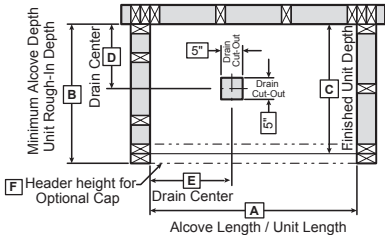

NOTE: Left End Drain Installation Illustrated

Model	A	B	C	D	E
142008	60"	31"	30"	14 5/8"	8 1/8"