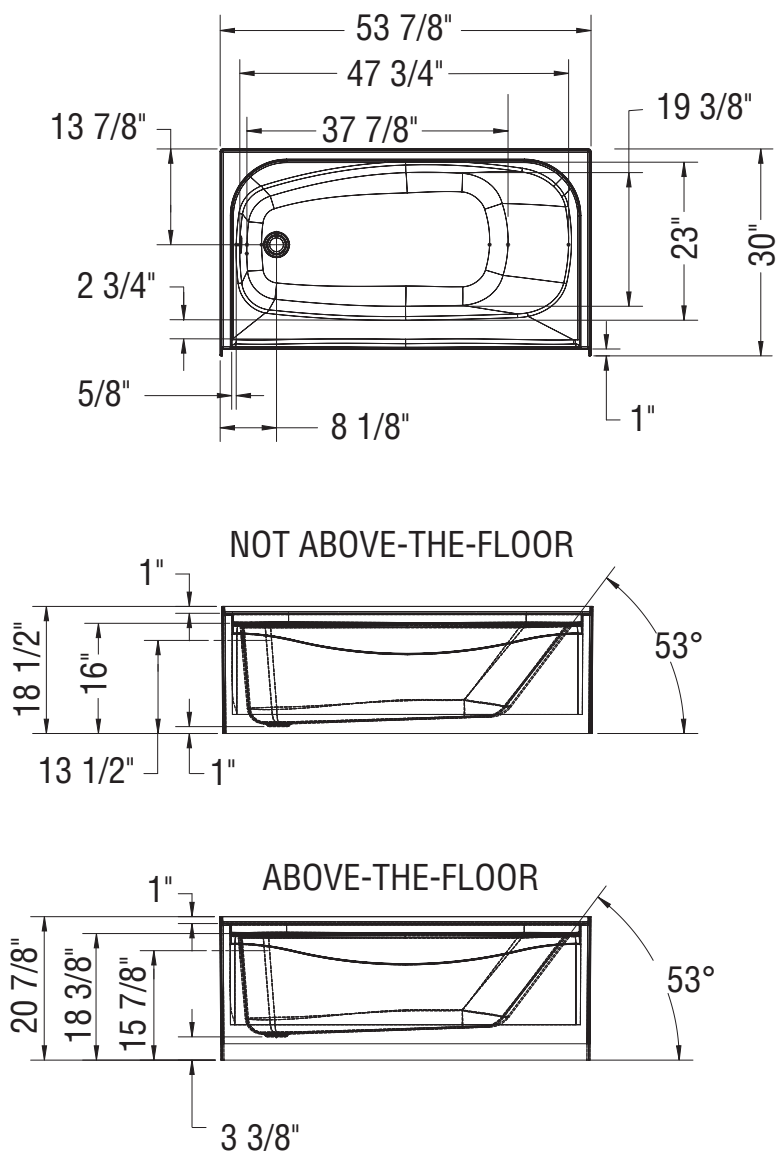

NOTE: Left End Drain Installation Illustrated

Model	A	B	C	D	E
142002	54"	30"	29"	13 7/8"	8 1/8"

TOF-2954 (cont'd)

All dimensions are approximate. Structure measurements must be verified against the unit to ensure proper fit.