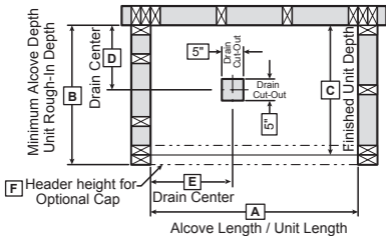

NOTE: Left End Drain Installation Illustrated

Model	A	B	C	D	E
142002	54"	30"	29"	13 7/8"	8 1/8"

TOF-2954 (cont'd)

All dimensions are approximate. Structure measurements must be verified against the unit to ensure proper fit.