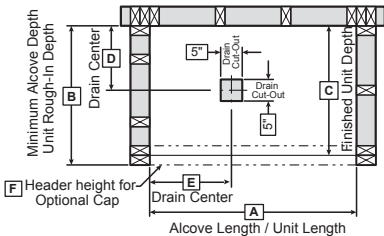

NOTE: Left End Drain Installation Illustrated

Model	A	B	C	D	E
141070	48"	33 1/2"	32"	15 1/4"	24"