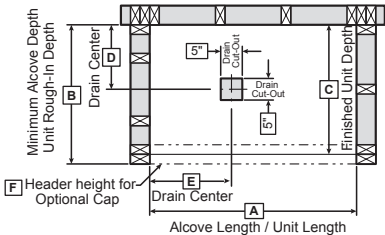

NOTE: Left End Drain Installation Illustrated

Model	A	B	C	D	E
141032	60"	36 1/2"	35"	17 1/4"	30"