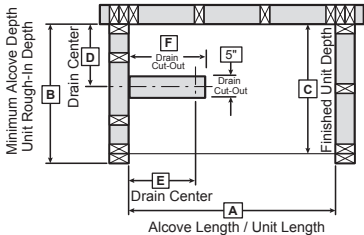

NOTE: Left End Drain Installation Illustrated

Model	A	B	C	D	E	F
141088	60"	33 1/2"	32"	16"	8 3/8"	11 3/8"