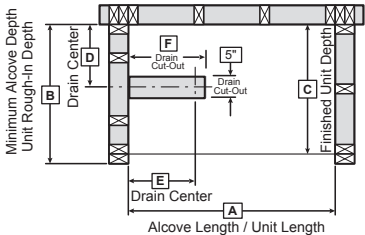

NOTE: Left End Drain Installation Illustrated

Model	A	B	C	D	E	F
141080	60"	38"	36 1/2"	17 1/4"	8 3/8"	11 3/8"