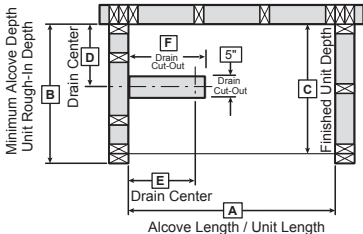

NOTE: Left End Drain Installation Illustrated

Model	A	B	C	D	E	F
141095	60"	43 1/2"	42"	21"	10"	13"