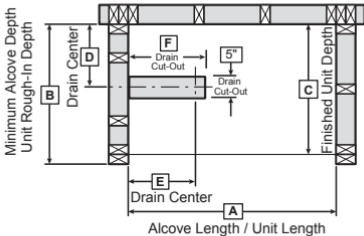

NOTE: Left End Drain Installation Illustrated

Model	A	B	C	D	E	F
141081	60"	43 1/2"	42"	21"	10"	13"