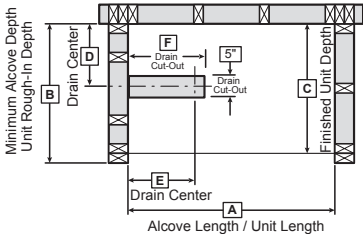

NOTE: Left End Drain Installation Illustrated

Model	A	B	C	D	E
141007	60"	42"	40 1/2"	19 1/4"	9 1/2"