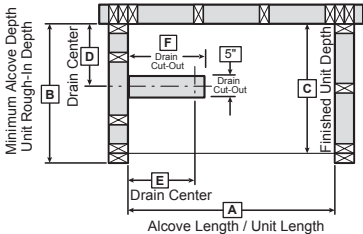

NOTE: Left End Drain Installation Illustrated

Model	A	B	C	D	E	F
141084	60"	49"	47 1/2"	15 1/2"	9"	12"